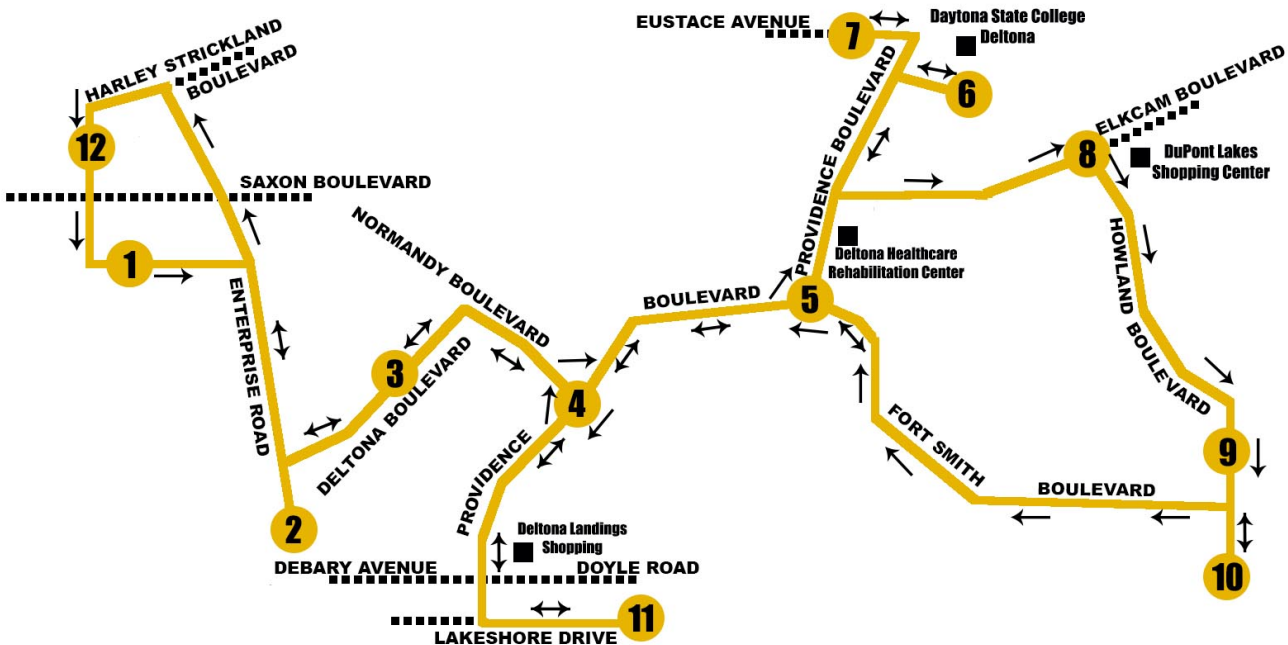

DOWNLOAD

[Volusia County Public School Calendar 2012 2013 Pdf](#)

ROUTE 22- Deltona

Serving:

- | | |
|---|--------------------------------------|
| 1 Market Place Shopping Plaza | 7 Deltona Library |
| 2 Deltona Plaza | 8 Howland Boulevard/Elkcam Boulevard |
| 3 Deltona Middle School | 9 Pine Ridge High School |
| 4 Providence Boulevard and Normandy Boulevard | 10 Walmart - Osteen |
| 5 Providence Boulevard/Fort Smith Boulevard | 11 Deltona Community Center |
| 6 Deltona City Hall | 12 Crowne Center |

Post Office Box 2118, DeLand, Florida 32721-2118. 2012-2013 School Calendar. August 13 ... First Day of School for Students. September 3 SCHOOL DISTRICT OF VOLUSIA COUNTY. Community Information Services. Post Office Box 2118, DeLand, Florida 32721-2118. 2019-20 School Calendar.. Broward County School Calendar 2018-19 Pdf. Highlights of the 2019/20 school ... Broward County Public Schools - One of the largest fully accredited K-12 and ... SCHOOL DISTRICT OF VOLUSIA COUNTY Community Information Services year - 2019-2020. As of the 2019-2020 school year, here are the Volusia County school start/end. ... a.m. - 4:15 p.m.. High School will be 8:30 a.m. - 3:30 p.m.. To see the 2020-2021 school calendar to plan ahead, click here.. 16. Article 11. Waiver Procedure/Charter School District. 17. Article 12. Faculty Council ... TEACHER HOLIDAY - As adopted in the school calendar. ... Education Administrative Rules, and Volusia County School Board Policy Number 412.